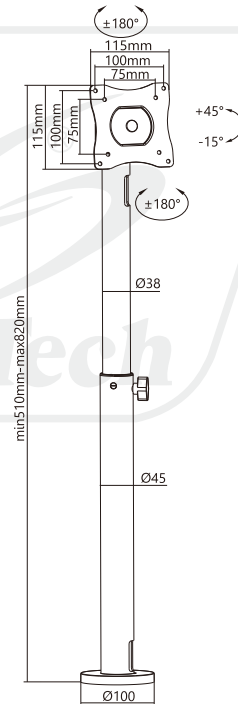

# POS Desktop Monitor Pole Mount

Functional / Stylish / Intelligent  
**PAYMENT SPACES!**

Skill Tech

Screen Size  
**17"-23"**

VESA Compatible  
**75x75 100x100**

Screen Rotation  
**+180° ~ -180°**

Tilt Range  
**+45° ~ -15°**

Swivel Range  
**+180° ~ -180°**

**RATED**  
Weight Capacity  
**15kg/33.1lbs**

Cable Management

Height Adjustable Pole allows for customized mounting applications.

Cable Management Design keeps cabling neat while protecting data from being damaged or compromised.